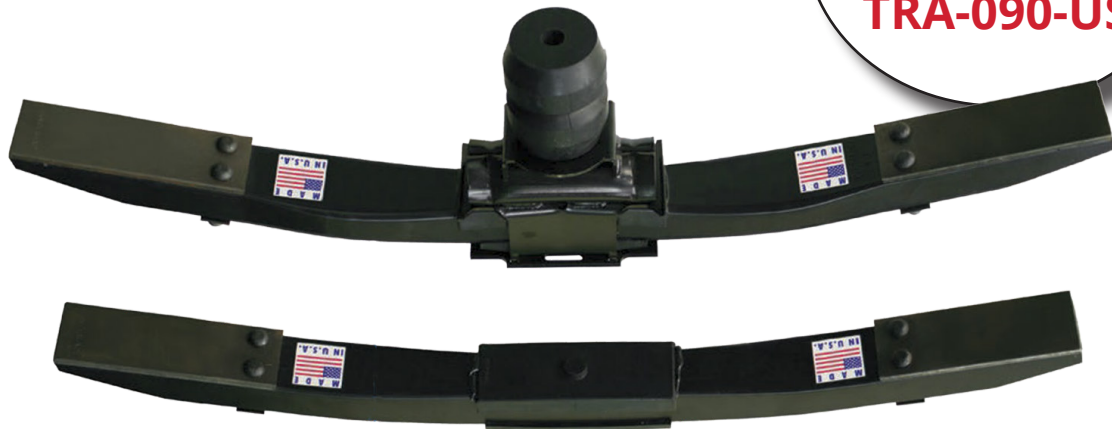

Liteflex Composite Leaf Springs

Now in Stock!

TRA-028-US

TRA-078-US

TRA-090-US

- **Weighs Less**
- **Lasts Longer**
- **Reduces Maintenance**
- **Increases Tire Life**
- **Rides Smoother**
- **Eliminates Expensive Air Bags**
- **Supported With Proven Technology**
- **A History of Innovation**

LITEFLEX[®]
COMPOSITE SPRING

For more information visit www.theuniversalgroup.com or call 1.800.225.1845

Universal Group[®]

The Universal Group, LLC
1025 Thomas Busch Memorial Highway
Pennsauken, New Jersey 08110
1.800.225.1845
856.488.1800
Fax 1.800.360.9636