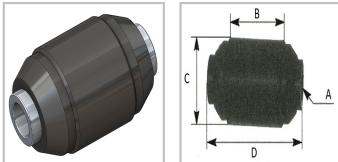

### Details

Description: GENUINE CLEVITE RUBBER BUSHING 55.15mm OD x 18mm ID x 88.8mm OAL

Alternate SKU: RB-245, RB245, MR736, RB245C

Weight (lb): 0.93

### Specifications

Attribute	Value
Product Name	RB 245C
Notes	Convert F450/550 Springs to Work with F250/350 Apps
Spring Research Institute Number	RB245
Outside Diameter	55.15 in
Inside Diameter	18 mm
Outer Sleeve Length	43 mm
Inner Sleeve Length	88.8 mm
Material	Rubber