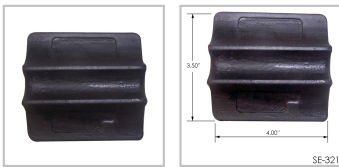

## SE-321

### Details

Description: AIR LEAF TOP PLATE

Alternate SKU: 338-725, 338725, M888, 301657, E321-75, E32175, E4782, SE321, S5039, 0307865, 307865

Weight (lb): 1.6

### Specifications

Attribute	Value
Product Name	SE-321
Make	Peterbilt